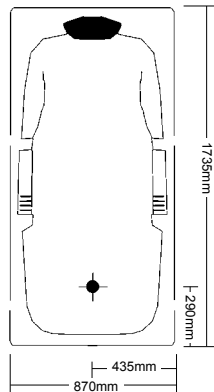

### Diamond

1570 x 1570 x 500mm  
Operational level 160 litres

### Crystal

2025 x 900 - 1230 x 550mm  
Operational level 200 litres

### Necksage™ Corner

1500 x 1500 x 600mm  
Operational level 360 litres

NB: Models included in brochure may show options fitted.

### Aquamarine

1735 x 870 x 550mm  
Operational level 190 litres