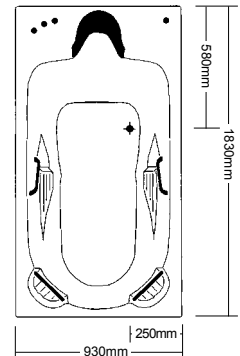

Jasper

1300 x 1300 x 450mm
Operational level 140 litres

Necksage™ Oval

1985 x 1135 x 510mm
Operational level 200 litres

Peacock

1530 x 480mm
180 Litres

Necksage™ Rectangle

1830 x 930 x 460-530mm
Operational level 190 litres

Crystal

2025 x 900 - 1230 x 550mm
Operational level 200 litres

Necksage™ Corner

1500 x 1500 x 600mm
Operational level 360 litres

NB: Models included in brochure may show options fitted.