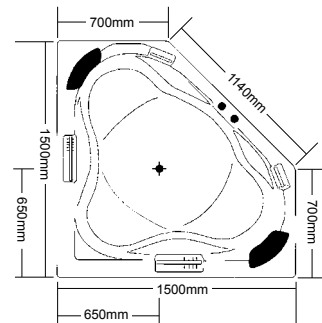

Jade

1350 x 1350 x 470mm
Operational level 120 litres