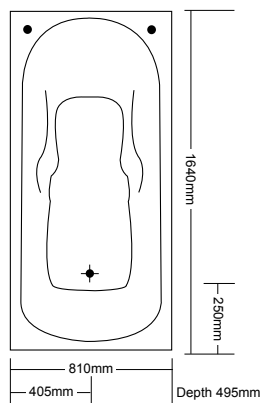

### Aquamarine

1735 x 870 x 550mm  
Operational level 190 litres

### Amber

1680 x 850 x 495mm  
Operational level 160 litres

Jets protrude the bath line at foot end

### Amethyst

1830 x 930 x 460-530mm  
Operational level 190 litres

### Quartz

1640 x 810 x 495mm  
Operational level 170 litres