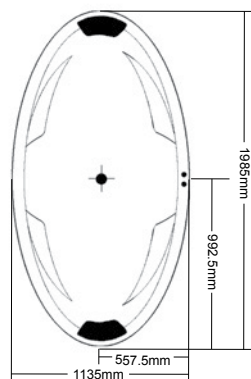

Moonstone

1840 x 940 x 510mm
Operational level 160 litres