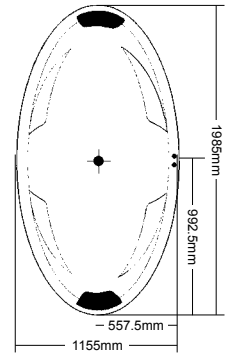

### Peridot

1920 x 1270 x 400-600mm  
Operational level 180 litres

### Pearl

1985 x 1155 x 500mm  
Operational level 180 litres

### Opal

1810 x 1155 x 510mm  
Operational level 170 litres

### Moonstone

1840 x 940 x 510mm  
Operational level 160 litres

NB: Models included in brochure may show options fitted.

*I want that look*