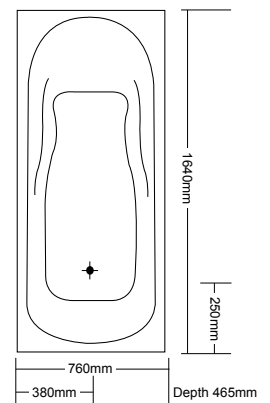

Agate

1640 x 760 x 465mm
Operational level 160 litres