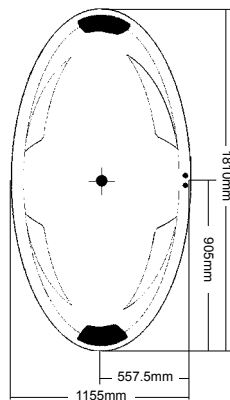

### Peridot

1920 x 1270 x 400-600mm  
Operational level 180 litres

### Pearl

1985 x 1155 x 500mm  
Operational level 180 litres

### Opal

1810 x 1155 x 510mm  
Operational level 170 litres

### Moonstone

1840 x 940 x 510mm  
Operational level 160 litres

NB: Models included in brochure may show options fitted.

*I want that look*