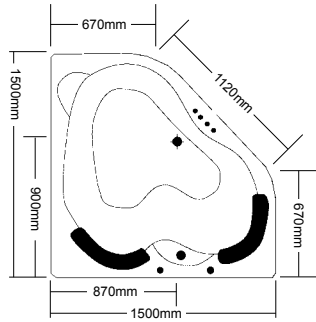

Emerald

1500 x 1500 x 500mm
Operational level 160 litres

Jets protrude the bath line at front face