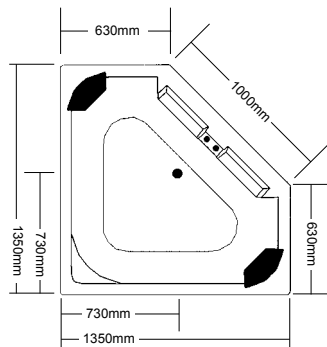

### Moonstone

1840 x 940 x 510mm  
Operational level 160 litres

NB: Models included in brochure may show options fitted.

*I want that look*

### Emerald

1500 x 1500 x 500mm  
Operational level 160 litres

Jets protrude the bath line at front face

### Diamond

1570 x 1570 x 500mm  
Operational level 160 litres

### Jade

1350 x 1350 x 470mm  
Operational level 120 litres