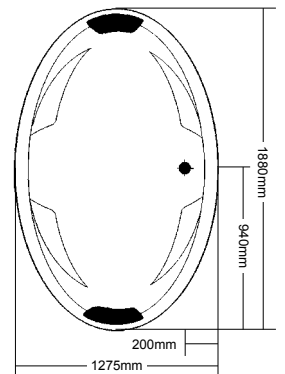

### Peridot

1920 x 1270 x 400-600mm  
Operational level 180 litres

### Pearl

1985 x 1155 x 500mm  
Operational level 180 litres

### Opal

1810 x 1155 x 510mm  
Operational level 170 litres

### Onyx

1880 x 1275 x 580mm  
Operational level 190 litres