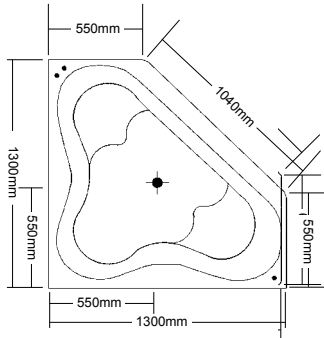

### Diamond

1570 x 1570 x 500mm  
Operational level 160 litres

### Jade

1350 x 1350 x 470mm  
Operational level 120 litres

### Zircon

1480 x 1480 x 490mm  
Operational level 175 litres

NB: Models included in brochure may show options fitted.

### Jasper

1300 x 1300 x 450mm  
Operational level 140 litres