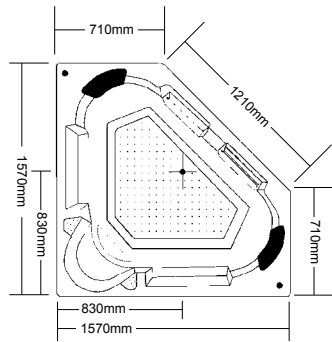

### Peridot

1920 x 1270 x 400-600mm  
Operational level 180 litres

### Moonstone

1840 x 940 x 510mm  
Operational level 160 litres

NB: Models included in brochure may show options fitted.

*I want that look*

### Emerald

1500 x 1500 x 500mm  
Operational level 160 litres

Jets protrude the bath line at front face

### Diamond

1570 x 1570 x 500mm  
Operational level 160 litres