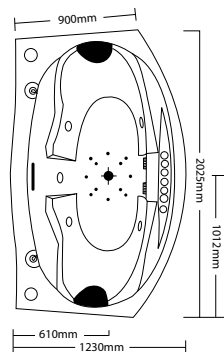

Crystal

2025 x 900 - 1230 x 550mm
Operational level 200 litres

Necksage™ Corner

1500 x 1500 x 600mm
Operational level 360 litres