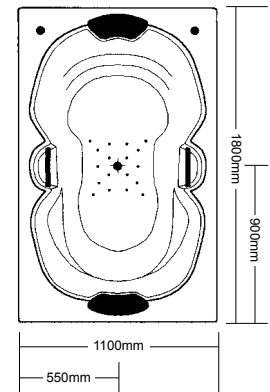

Amber

1680 x 850 x 495mm
Operational level 160 litres

Jets protrude the bath line at foot end