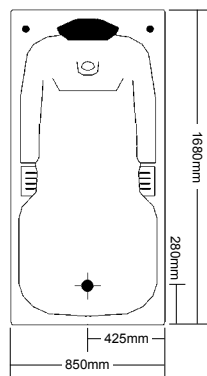

### Aquamarine

1735 x 870 x 550mm  
Operational level 190 litres

### Turquoise

1800 x 1100 x 510mm  
Operational level 180 litres

### Amber

1680 x 850 x 495mm  
Operational level 160 litres

Jets protrude the bath line at foot end

### Amethyst

1830 x 930 x 460-530mm  
Operational level 190 litres