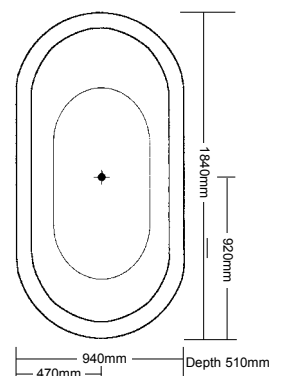

### Peridot

1920 x 1270 x 400-600mm  
Operational level 180 litres

### Opal

1810 x 1155 x 510mm  
Operational level 170 litres

### Onyx

1880 x 1275 x 580mm  
Operational level 190 litres

### Moonstone

1840 x 940 x 510mm  
Operational level 160 litres

NB: Models included in brochure may show options fitted.

*I want that look*