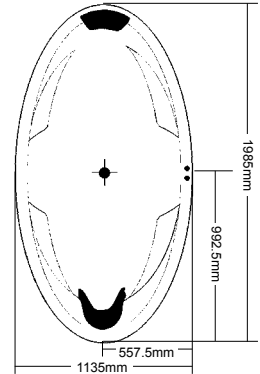

Jasper

1300 x 1300 x 450mm
Operational level 140 litres

Necksage™ Oval

1985 x 1135 x 510mm
Operational level 200 litres

Peacock

1530 x 480mm
180 Litres

Necksage™ Rectangle

1830 x 930 x 460-530mm
Operational level 190 litres

Crystal

2025 x 900 - 1230 x 550mm
Operational level 200 litres

Necksage™ Corner

1500 x 1500 x 600mm
Operational level 360 litres

NB: Models included in brochure may show options fitted.