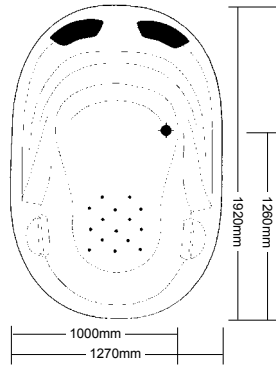

### Peridot

1920 x 1270 x 400-600mm  
Operational level 180 litres

### Pearl

1985 x 1155 x 500mm  
Operational level 180 litres

### Opal

1810 x 1155 x 510mm  
Operational level 170 litres

### Diamond

1570 x 1570 x 500mm  
Operational level 160 litres