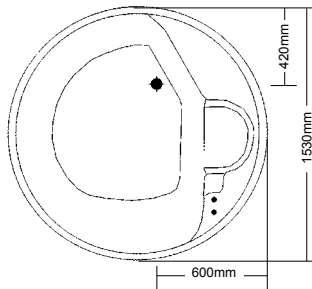

Peacock

1530 x 480mm
180 Litres

Necksage™ Rectangle

1830 x 930 x 460-530mm
Operational level 190 litres