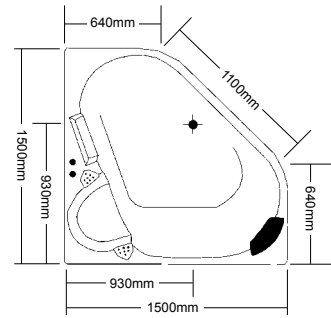

### Moonstone

1840 x 940 x 510mm  
Operational level 160 litres

NB: Models included in brochure may show options fitted.

*I want that look*

### Sapphire Micro

1500 x 1500 x 600mm  
Operational level 360 litres

### Emerald

1500 x 1500 x 500mm  
Operational level 160 litres

Jets protrude the bath line at front face

### Diamond

1570 x 1570 x 500mm  
Operational level 160 litres