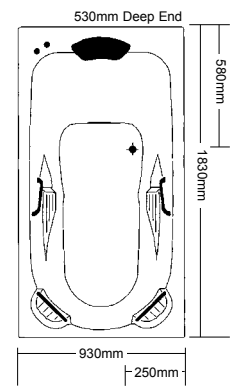

### Aquamarine

1735 x 870 x 550mm  
Operational level 190 litres

### Amber

1680 x 850 x 495mm  
Operational level 160 litres

Jets protrude the bath line at foot end

### Amethyst

1830 x 930 x 460-530mm  
Operational level 190 litres

### Quartz

1640 x 810 x 495mm  
Operational level 170 litres