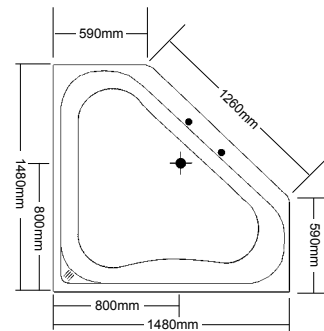

### Diamond

1570 x 1570 x 500mm  
Operational level 160 litres

### Topaz

1500 x 1500 x 525mm  
Operational level 160 litres

### Jade

1350 x 1350 x 470mm  
Operational level 120 litres

### Zircon

1480 x 1480 x 490mm  
Operational level 175 litres

NB: Models included in brochure may show options fitted.