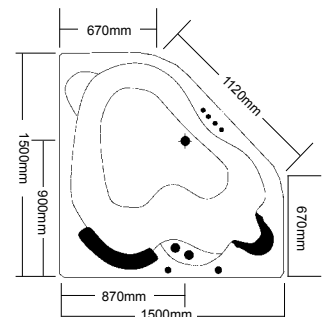

NB: Models included in brochure may show options fitted.